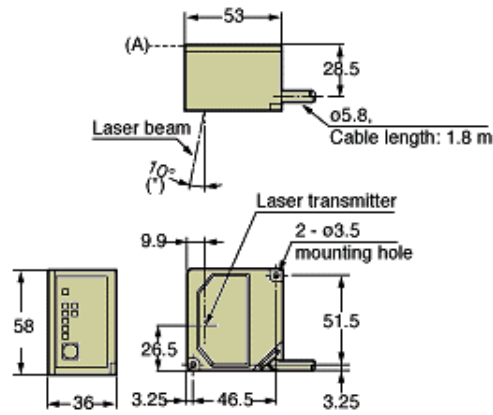

Dimensions

Long Range Laser Barcode Readers (BL-700 Series) Dimensions

For more details, download the [PRODUCT CATALOG](#) by clicking the [CATALOG](#) icon above.

Unit:mm

BL-700/701/740/741/780/781 Barcode Reader