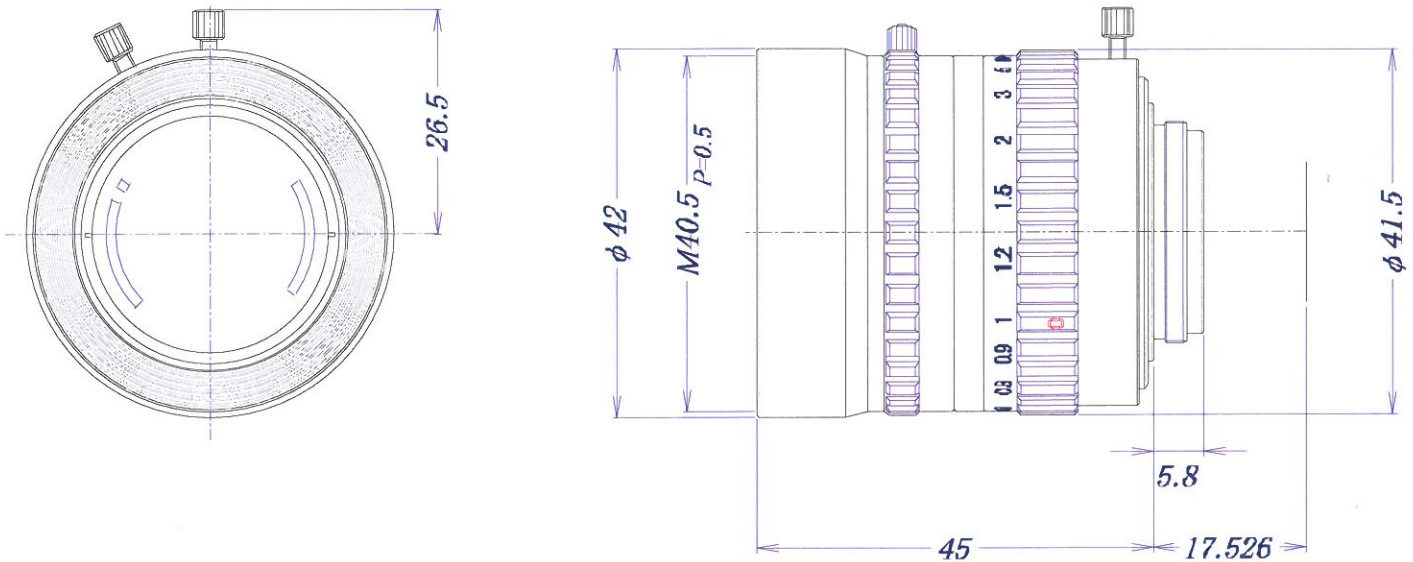

F0.95 Lenses

Item No. GMY42595MCN

ITEM NO.		GMY42595MCN	
Focal Length		25.0	(mm)
Iris Range		F0.95 - 16	
Angle of View (H x V x D)	1"	28 x 21 x 36	(mm)
			(mm)
MOD		0.45	(m)
Filter Thread		φM=40.5 , P=0.5	
Dimention (D x L)		42 x 45	(mm)
Weight		120	(g)