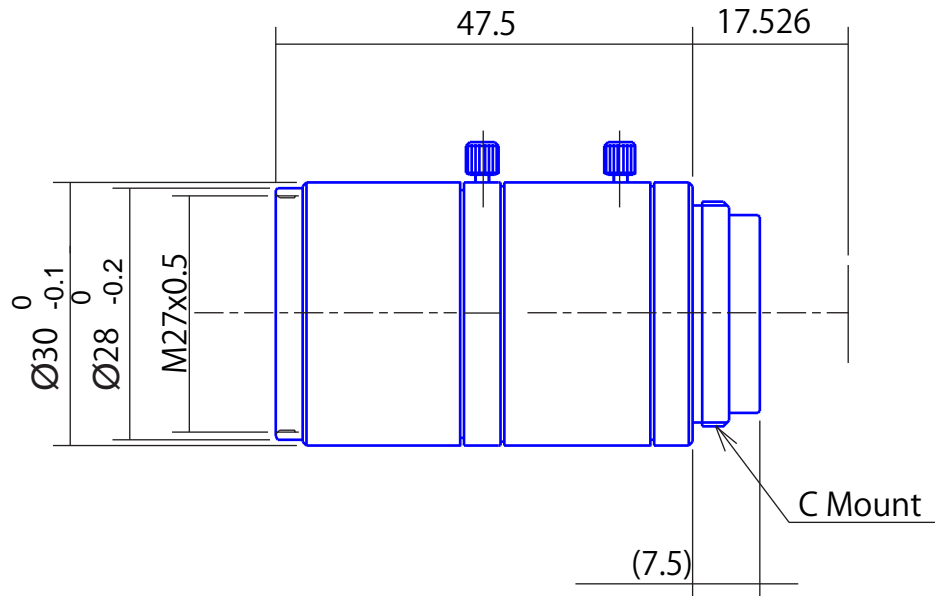

High Resolution Megapixel Lenses

Item No. GMTHR38014MCN

ITEM NO.		GMTHR38014MCN
Focal Length		8.25 (mm)
Iris Range		F1.44
Angle of View (H x V x D)	2/3"	57.32° x 44.29° x 68.66°
MOD		0.1 (m)
Filter Thread		M27.0, P=0.5
Dimension (D x L)		Ø30 x 47.5 (mm)
Weight		85 (g)
Notes		2megapixel