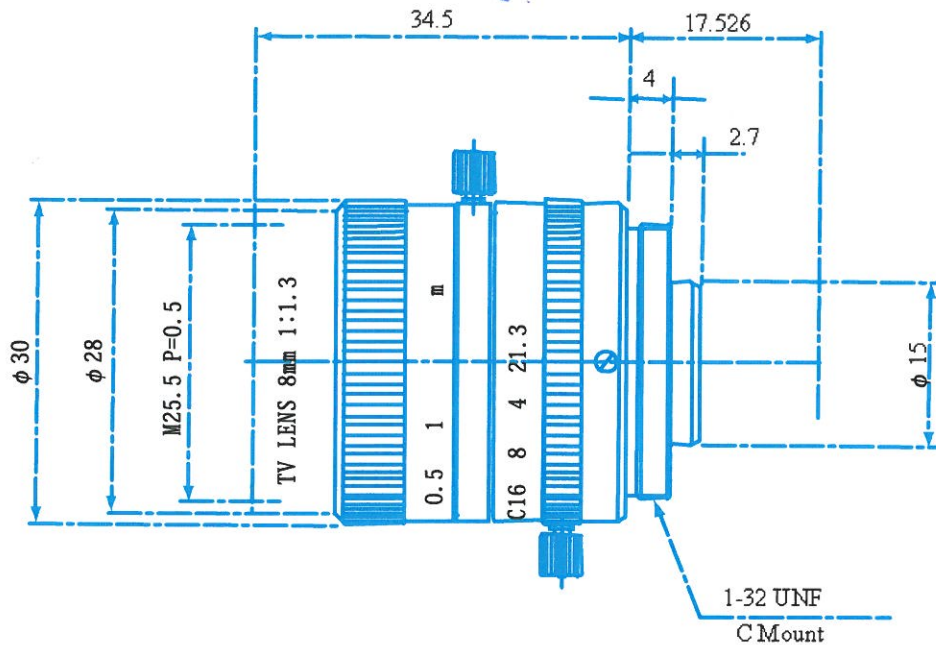

Manual Lenses

Item No. GM38013MCN-1

ITEM NO.		GM38013MCN-1	
Focal Length		8	(mm)
Iris Range		F1.3 - Close	
Angle of View (Hx V x D)	1/2"	42.0° x 32.7° x 50.3°	
	2/3"	57.8° x 45.0° x 69.2 °	
MOD		0.2	(m)
Filter Thread		M=25.5 , P=0.5	
Dimention (D x L)		$\phi 30.0 \times 34.5$	(mm)
Weight		60	(g)