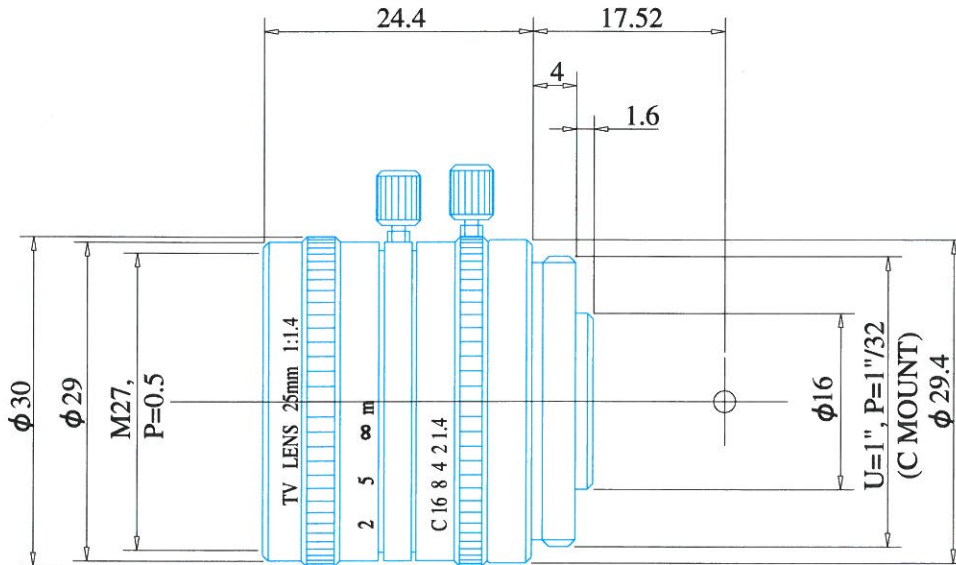

Manual Lenses

Item No.GM32514MCN

ITEM NO.		GM32514MCN
Focal Length		25.0 (mm)
Iris Range		F1.4 - Close
Angle of View (H x V x D)	1/2"	14.30° x 10.50° x 18.11°
	2/3"	19.50° x 15.10° x 25.20°
MOD		0.5 (m)
Filter Thread		M=27.0, P=0.5
Dimension (D x L)		$\phi 30 \times 24.5$ (mm)
Weight		40 (g)