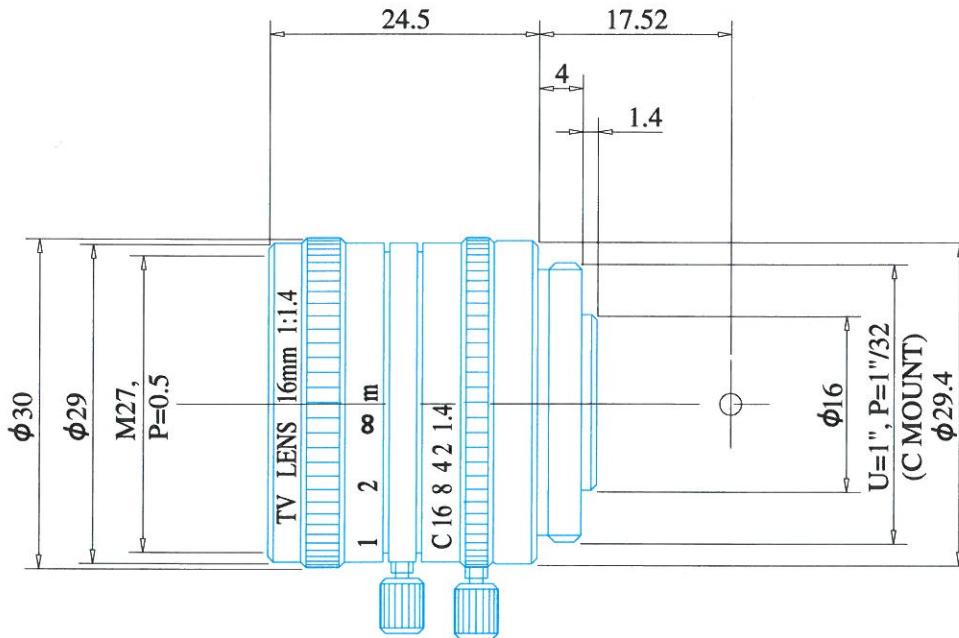

Manual Lenses

Item No. GM31614MCN

ITEM NO.		GM31614MCN
Focal Length		16.0 (mm)
Iris Range		F1.4 - Close
Angle of View (H x V x D)	1/2"	22.20° x 16.50° x 27.58°
	2/3"	30.22° x 23.00° x 38.60°
MOD		0.4 (m)
Filter Thread		M=27.0, P=0.5
Dimension (D x L)		$\phi 30$ x 24.5 (mm)
Weight		40 (g)