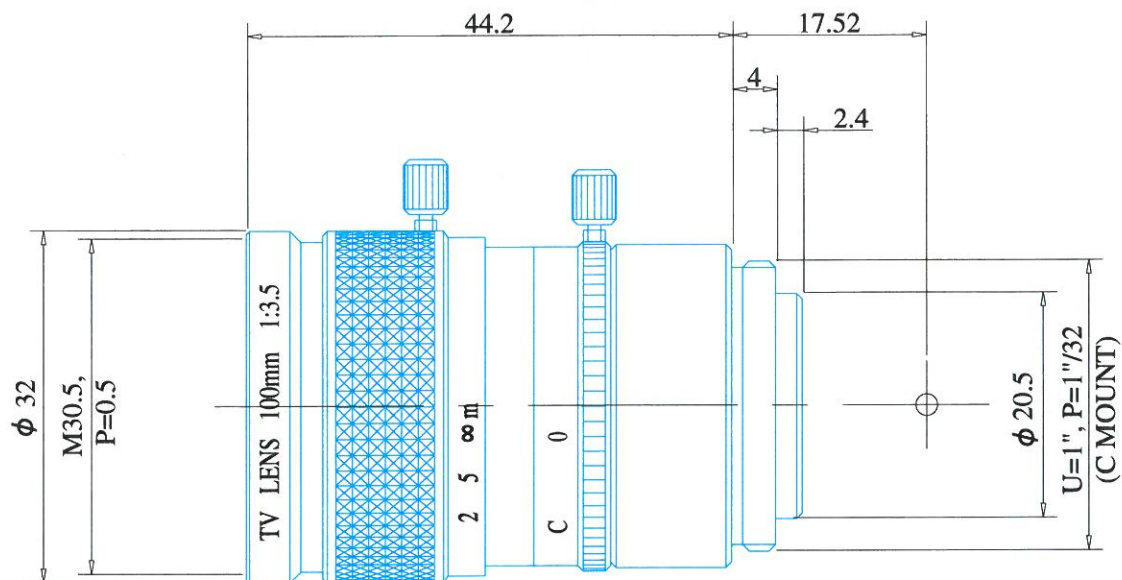

Manual Lenses

Item No. GM310035MCN

ITEM NO.		GM310035MCN
Focal Length		100.0 (mm)
Iris Range		F3.5 - Close
Angle of View (H x V x D)	1/2"	3.47° x 2.51° x 4.42°
	2/3"	5.90° x 3.54° x 6.21°
MOD		1.0 (m)
Filter Thread		M=30.5, P=0.5
Dimension (D x L)		φ32 x 44.2 (mm)
Weight		59 (g)