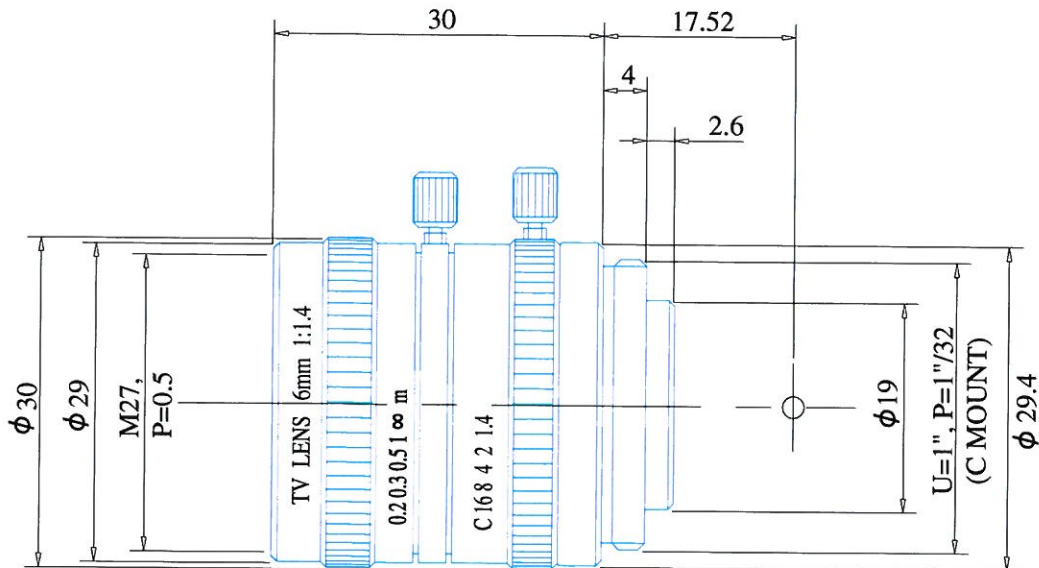

### Item No. GM26014MCN

ITEM NO.		GM26014MCN
Focal Length		6.0 (mm)
Iris Range		F1.4 - Close
Angle of View (H x V x D)	1/2"	54.35° x 42.19° x 65.39°
	2/3"	
MOD		0.2 (m)
Filter Thread		M=27.0, P=0.5
Dimension (D x L)		$\phi 30$ x 30.0 (mm)
Weight		57 (g)