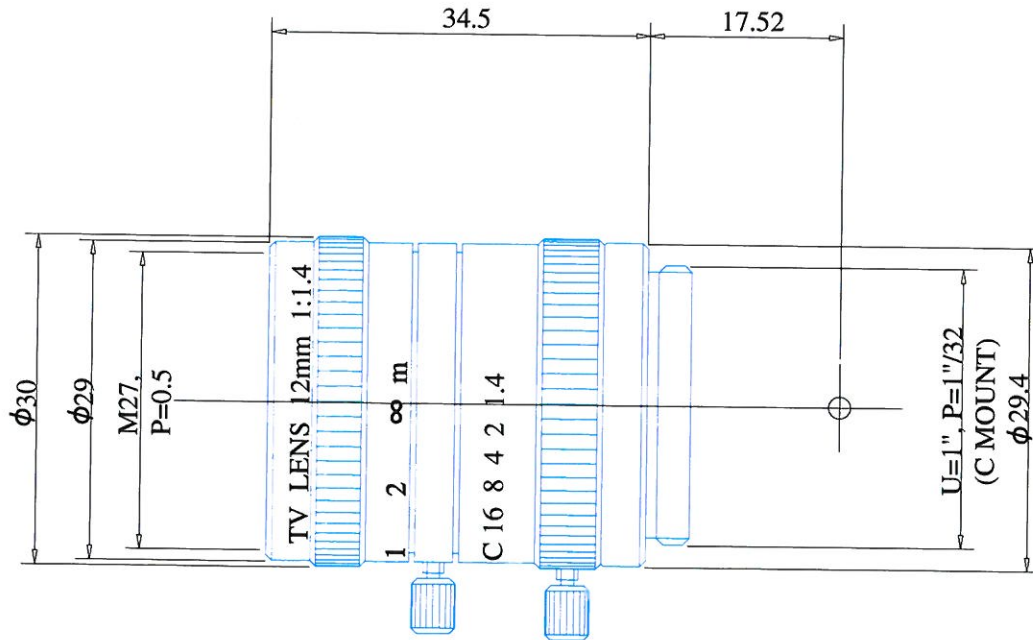

Manual Lenses

Item No. GM21214MCN

ITEM NO.		GM21214MCN
Focal Length		12.0 (mm)
Iris Range		F1.4 - Close
Angle of View (H x V x D)	1/2"	28.58° x 21.56° x 35.49°
	2/3"	
MOD		0.3 (m)
Filter Thread		M=27.0, P=0.5
Dimension (D x L)		φ30 x 34.5 (mm)
Weight		56 (g)