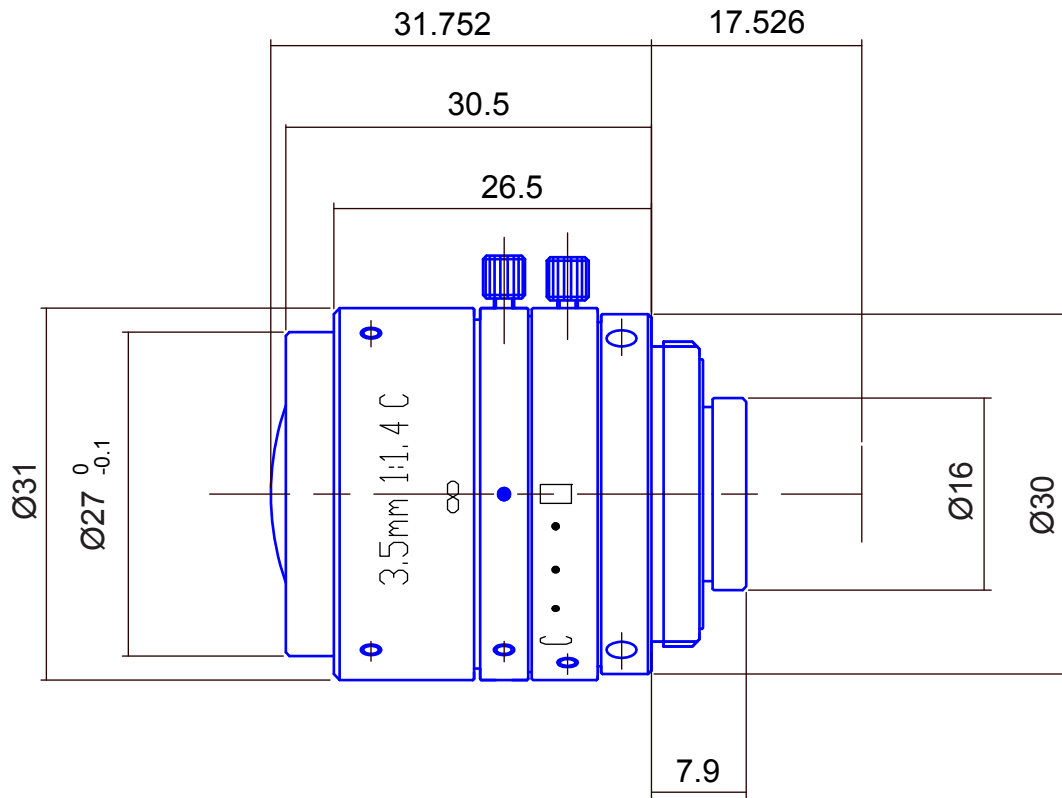

1/2inch format High Resolution Lenses

Item No. GMTHR23514MCN

ITEM NO.		GMTHR23514MCN
Focal Length		3.5 (mm)
Iris Range		F1.4 - 16
Angle of View (H x V x D)	1/2"	103.34° x 76.54° x 131.4°
MOD		0.2 (m)
Filter Thread		-
Dimension (D x L)		Ø31 x 31.75 (mm)
Weight		100 (g)
Notes		-