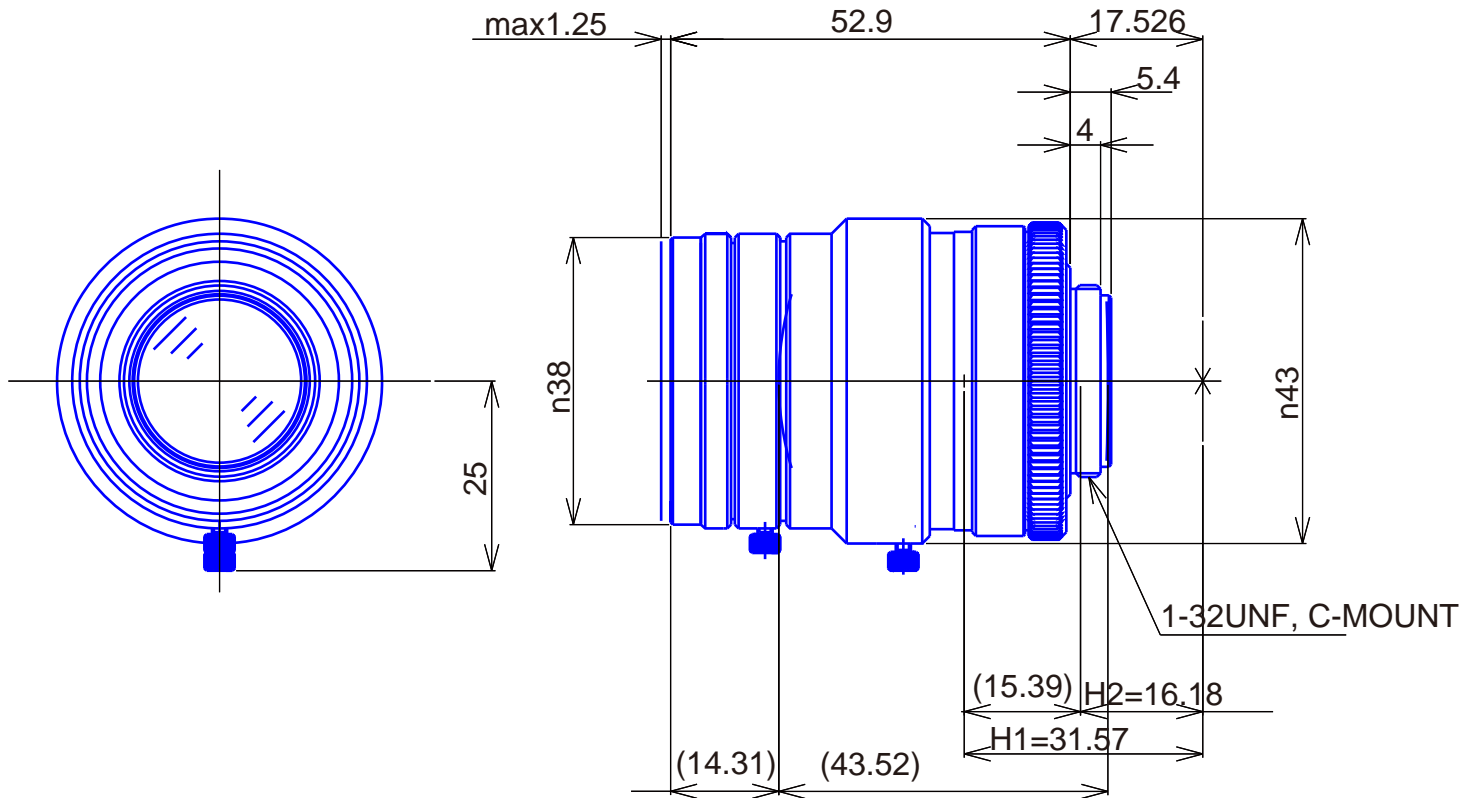

## 1inch Format High Resolution Lenses

**Item No. GMHR41614MCN-1**

ITEM NO.		GMHR41614MCN-1
Focal Length		16.0 (mm)
Iris Range		F1.4 - 16
Angle of View (H x V x D)	1"	44.3° x 33.6° x 54.4°
MOD		0.3 (m)
Filter Thread		M=35.5, P=0.5
Dimension (D x L)		Ø43 x 55 (mm)
Weight		140 (g)