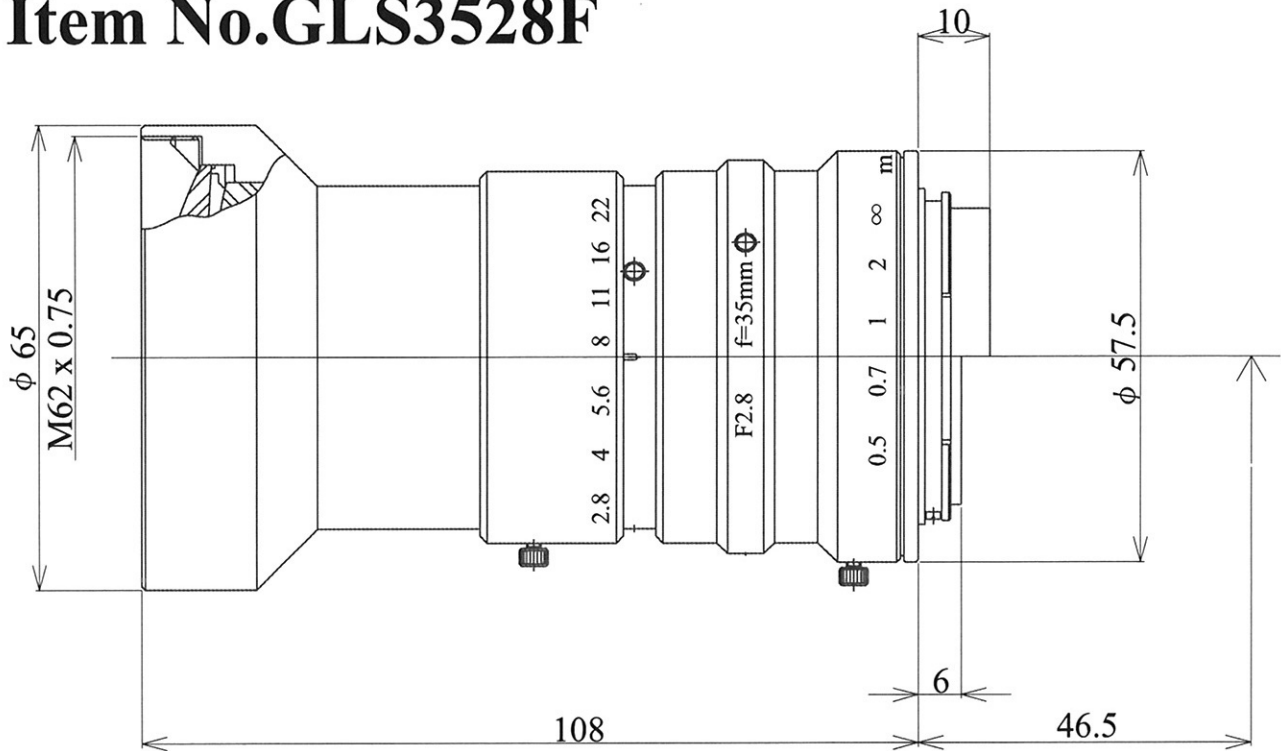

**Item No. GLS3528F**

ITEM NO.	GLS3528F
Focal Length	35 (mm)
Iris Range	F2.8 - 22
Sensor Size	30 (mm)
MOD	0.5 (m)
Frang Back	46.5mm In Air
Filter Size	M62 x 0.75
Mount	F-Mount

This lens is designed for the 3CCD cameras (7mega pixels).