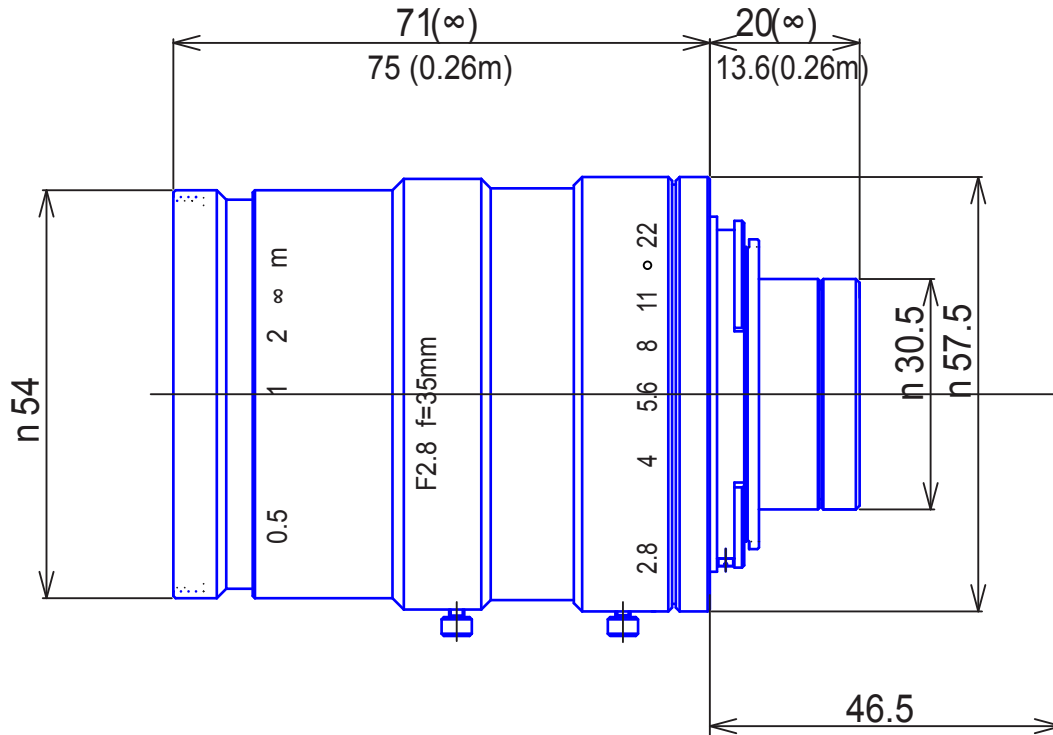

Item No. GLS3528F-N

ITEM NO.	GLS3528F-N
Focal Length	35 (mm)
Iris Range	F2.8 - 22
Sensor Size	∅43.2 (mm)
MOD	0.26 (m)
TV Distortion	-0.15 (%)
Frang Back	46.5mm In Air
Filter Size	M52 x 0.75
Front/Rear Effectiv	∅37.7/24.6 (mm)
Weight	430 (g)
Mount	F-Mount