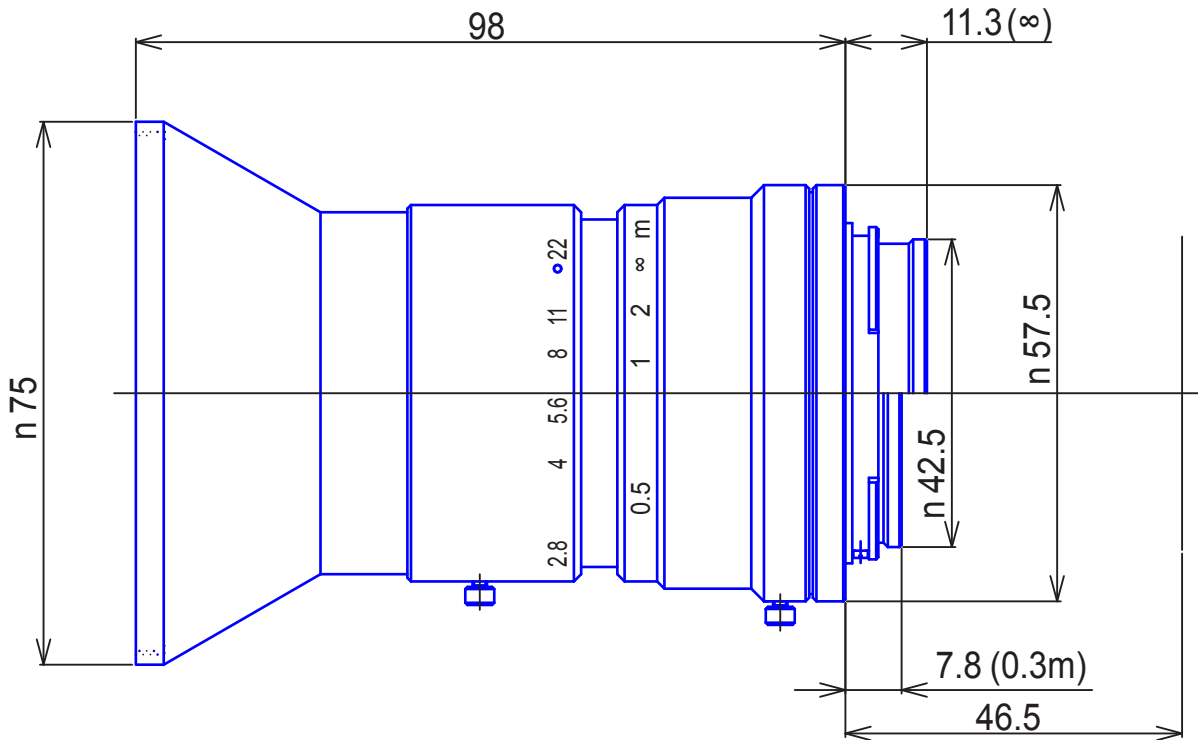

**Item No. GLS2828F-N**

ITEM NO.	GLS2828F-N
Focal Length	28 (mm)
Iris Range	F2.8 - 16
Sensor Size	$\phi 43.2$ (mm)
MOD	0.3 (m)
TV Distortion	-0.17 (%)
Frang Back	46.5mm In Air
Filter Size	M72 x 0.75
Front/Rear Effectiv	$\phi 55/37.4$ (mm)
Weight	500 (g)
Mount	F-Mount